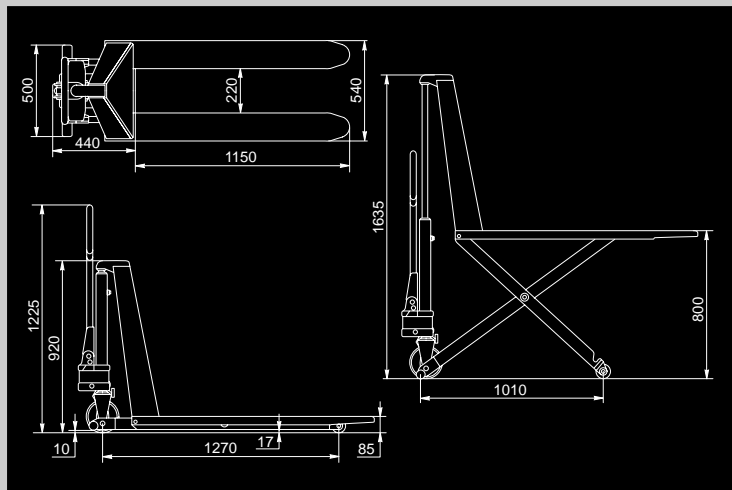

Technical specifications

Capacity		2300 kg
Headlength	L₂	360 mm
Fork width	b	160 mm
Lift	h₃	127 mm
Lowered fork height	S	75 mm
Lowered fork clearance	F	30 mm
Steer wheels		ø 180 x 50 mm
Load wheels		ø 74 x 98 mm

Model	PTH 18-32	PTH 18-39	PTH 18-45	PTH 20-32	PTH 20-39	PTH 20-45	PTH 27-32	PTH 27-39	PTH 27-45
Overall length	L 1155 mm	1350 mm	1510 mm	1155 mm	1350 mm	1510 mm	1155 mm	1350 mm	1510 mm
Fork length	l 795 mm	990 mm	1150 mm	795 mm	990 mm	1150 mm	795 mm	990 mm	1150 mm
Load wheel lowered	l₂ 648 mm	843 mm	1003 mm	648 mm	843 mm	1003 mm	648 mm	843 mm	1003 mm
Outside fork spread	B₃ 450 mm	450 mm	450 mm	520 mm	520 mm	520 mm	685 mm	685 mm	685 mm
Inside fork spread	b₁ 130 mm	130 mm	130 mm	200 mm	200 mm	200 mm	365 mm	365 mm	365 mm
Truck weight	55 kg	60 kg	64 kg	57 kg	62 kg	66 kg	61 kg	66 kg	70 kg

Other options: handbrake, skid adaptor, load backrest, quicklift, overload valve, wet application, galvanized.

Model	PTH 50 S	
Capacity	1000 kg	
Lowered fork height	85 mm	
Raised fork height	800 mm	
Outside fork spread	540 mm	
Fork length	1150 mm	
Headlength	L₂	440 mm
Steer wheels	Poly	ø 180 x 50 mm
Load wheels	Poly	ø 74 x 75 mm
Overload valve	yes	
Quicklift	yes	
Pumping strokes to full height:	if payload less than 120 kg	27
Pumping strokes to full height:	if payload greater than 120 kg	66
Truck weight	158 kg	
Steer angle	200 °	