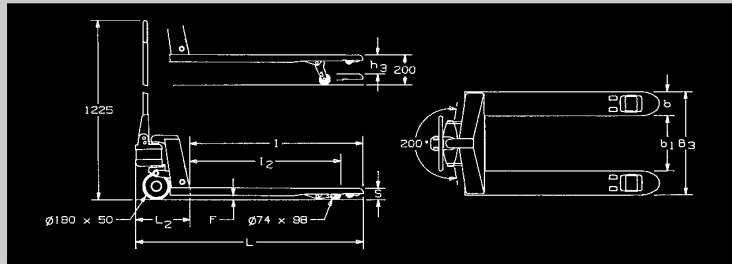

Technical specifications

Capacity		2300 kg
Headlength	L₂	360 mm
Fork width	b	160 mm
Lift	h₃	127 mm
Lowered fork height	S	75 mm
Lowered fork clearance	F	30 mm
Steer wheels		ø 180 x 50 mm
Load wheels		ø 74 x 98 mm

Model	PTH 18-32	PTH 18-39	PTH 18-45	PTH 20-32	PTH 20-39	PTH 20-45	PTH 27-32	PTH 27-39	PTH 27-45
Overall length	L 1155 mm	1350 mm	1510 mm	1155 mm	1350 mm	1510 mm	1155 mm	1350 mm	1510 mm
Fork length	l 795 mm	990 mm	1150 mm	795 mm	990 mm	1150 mm	795 mm	990 mm	1150 mm
Load wheel lowered	l₂ 648 mm	843 mm	1003 mm	648 mm	843 mm	1003 mm	648 mm	843 mm	1003 mm
Outside fork spread	B₃ 450 mm	450 mm	450 mm	520 mm	520 mm	520 mm	685 mm	685 mm	685 mm
Inside fork spread	b₁ 130 mm	130 mm	130 mm	200 mm	200 mm	200 mm	365 mm	365 mm	365 mm
Truck weight	55 kg	60 kg	64 kg	57 kg	62 kg	66 kg	61 kg	66 kg	70 kg

Other options: handbrake, skid adaptor, load backrest, quicklift, overload valve, wet application, galvanized.

Model	PTH 50 S	
Capacity	1000 kg	
Lowered fork height	85 mm	
Raised fork height	800 mm	
Outside fork spread	540 mm	
Fork length	1150 mm	
Headlength	L₂	440 mm
Steer wheels	Poly	ø 180 x 50 mm
Load wheels	Poly	ø 74 x 75 mm
Overload valve	yes	
Quicklift	yes	
Pumping strokes to full height:	if payload less than 120 kg	27
Pumping strokes to full height:	if payload greater than 120 kg	66
Truck weight	158 kg	
Steer angle	200 °	